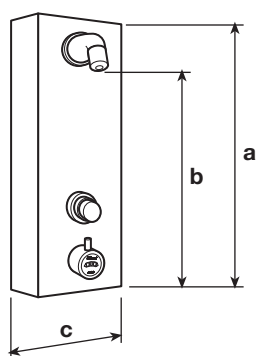

PANNELLI DOCCIA ANTIVANDALO IN ACCIAIO INOX PREMONTATI CON RUBINETTI TEMPORIZZATI ANTIBLOCCAGGIO PRONTI PER L'INSTALLAZIONE

PRE-ASSEMBLED STAINLESS STEEL VANDAL-PROOF SHOWER PANELS WITH ANTILOCK TIMED TAPS

CODICE	mm a	mm b	mm c	mm d	mm e	TESTO DI CAPITOLATO
107500VP	1110	1010	200			Pannello doccia antivandalo in acciaio inox AISI 304 alimentazione a parete con premontato: ■ rubinetto antibloccaggio (V) (P) – tempo di apertura circa 30 sec. • soffione doccia antivandalo e anticalcare consumo 9 litri/minuto • flessibili inox di collegamento alla rete e di alimentazione dima di montaggio in acciaio inox AISI 304 – fissaggio della copertura con 4 viti security (in dotazione speciale cacciavite) Wall-feeding antilock shower tap – brass shower head with economizer – stainless steel hose – opening time about 30 sec.
107500/4VP	1110	990	200			Come articolo precedente con soffione doccia orientabile <i>Ditto with swivel shower head</i>
107500/2VP	1110	1010	200	80		Pannello doccia antivandalo in acciaio inox AISI 304 alimentazione a soffitto con rubinetto di arresto e filtro inox con premontato: ■ rubinetto antibloccaggio (V) (P) – tempo di apertura circa 30 sec. • soffione doccia antivandalo e anticalcare consumo 9 litri/minuto • flessibili inox di collegamento alla rete e di alimentazione dima di montaggio in acciaio inox AISI 304 – fissaggio della copertura con 4 viti security (in dotazione speciale cacciavite) Ceiling-feeding <i>Ditto</i>
107500/4/2VP	1110	990	200	80		Come articolo precedente con soffione doccia orientabile <i>Ditto with swivel shower head</i>
107511VP	1110	1010	200			Pannello doccia antivandalo in acciaio inox AISI 304 alimentazione a parete con premontato: ■ rubinetto antibloccaggio (V) (P) e miscelatore con bilanciatore di flusso – tempo di apertura circa 30 sec. • soffione doccia antivandalo e anticalcare consumo 9 litri/minuto • flessibili inox di collegamento alla rete e di alimentazione dima di montaggio in acciaio inox AISI 304 – fissaggio della copertura con 4 viti security (in dotazione speciale cacciavite) Wall-feeding antilock shower mixer with brass handle and flow automatic balancer – brass shower head with economizer – stainless steel hose – opening time about 30 sec.
107511/4VP	1110	990	200			Come articolo precedente con soffione doccia orientabile <i>Ditto with swivel shower head</i>
107511/2VP	1110	1010	200	132	80	Pannello doccia antivandalo in acciaio inox AISI 304 alimentazione a soffitto con 2 rubinetti di arresto e filtri inox con premontato: ■ rubinetto antibloccaggio (V) (P) e miscelatore con bilanciatore di flusso – tempo di apertura circa 30 sec. • soffione doccia antivandalo e anticalcare consumo 9 litri/minuto • flessibili inox di collegamento alla rete e di alimentazione dima di montaggio in acciaio inox AISI 304 – fissaggio della copertura con 4 viti security (in dotazione speciale cacciavite) Ceiling-feeding <i>Ditto</i>
107511/4/2VP	1110	990	200	132	80	Come articolo precedente con soffione doccia orientabile <i>Ditto with swivel shower head</i>