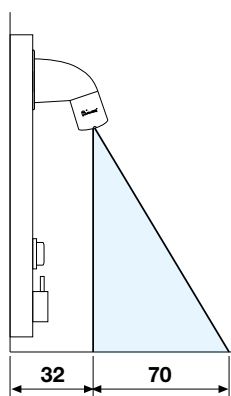

E07511/2
Miscelatore doccia con bilanciatore di flusso
alimentazione a soffitto.
Shower mixer with automatic flow balancer – ceiling-feeding.