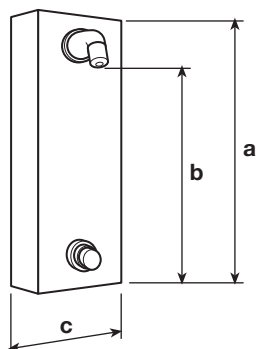

PANNELLI DOCCIA ANTIVANDALO IN ACCIAIO INOX PREMONTATI CON RUBINETTI TEMPORIZZATI ANTIBLOCCAGGIO PRONTI PER L'INSTALLAZIONE

PRE-ASSEMBLED STAINLESS STEEL VANDAL-PROOF SHOWER PANELS WITH ANTILOCK TIMED TAPS

CODICE	mm a	mm b	mm c	mm d	mm e	TESTO DI CAPITOLATO
107500VP	1110	1010	200			Pannello doccia antivandalo in acciaio inox AISI 304 alimentazione a parete con premontato: ■ rubinetto antibloccaggio (V) (P) – tempo di apertura circa 30 sec. • soffione doccia antivandalo e anticalcare consumo 9 litri/minuto • flessibili inox di collegamento alla rete e di alimentazione dima di montaggio in acciaio inox AISI 304 – fissaggio della copertura con 4 viti security (in dotazione speciale cacciavite) Wall-feeding antilock shower tap – brass shower head with economizer – stainless steel hose – opening time about 30 sec.
107500/4VP	1110	990	200			Come articolo precedente con soffione doccia orientabile <i>Ditto with swivel shower head</i>
107500/2VP	1110	1010	200	80		Pannello doccia antivandalo in acciaio inox AISI 304 alimentazione a soffitto con rubinetto di arresto e filtro inox con premontato: ■ rubinetto antibloccaggio (V) (P) – tempo di apertura circa 30 sec. • soffione doccia antivandalo e anticalcare consumo 9 litri/minuto • flessibili inox di collegamento alla rete e di alimentazione dima di montaggio in acciaio inox AISI 304 – fissaggio della copertura con 4 viti security (in dotazione speciale cacciavite) Ceiling-feeding <i>Ditto</i>
107500/4/2VP	1110	990	200	80		Come articolo precedente con soffione doccia orientabile <i>Ditto with swivel shower head</i>
107511VP	1110	1010	200			Pannello doccia antivandalo in acciaio inox AISI 304 alimentazione a parete con premontato: ■ rubinetto antibloccaggio (V) (P) e miscelatore con bilanciatore di flusso – tempo di apertura circa 30 sec. • soffione doccia antivandalo e anticalcare consumo 9 litri/minuto • flessibili inox di collegamento alla rete e di alimentazione dima di montaggio in acciaio inox AISI 304 – fissaggio della copertura con 4 viti security (in dotazione speciale cacciavite) Wall-feeding antilock shower mixer with brass handle and flow automatic balancer – brass shower head with economizer – stainless steel hose – opening time about 30 sec.
107511/4VP	1110	990	200			Come articolo precedente con soffione doccia orientabile <i>Ditto with swivel shower head</i>
107511/2VP	1110	1010	200	132	80	Pannello doccia antivandalo in acciaio inox AISI 304 alimentazione a soffitto con 2 rubinetti di arresto e filtri inox con premontato: ■ rubinetto antibloccaggio (V) (P) e miscelatore con bilanciatore di flusso – tempo di apertura circa 30 sec. • soffione doccia antivandalo e anticalcare consumo 9 litri/minuto • flessibili inox di collegamento alla rete e di alimentazione dima di montaggio in acciaio inox AISI 304 – fissaggio della copertura con 4 viti security (in dotazione speciale cacciavite) Ceiling-feeding <i>Ditto</i>
107511/4/2VP	1110	990	200	132	80	Come articolo precedente con soffione doccia orientabile <i>Ditto with swivel shower head</i>