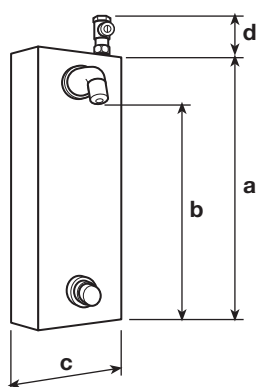

PANNELLI DOCCIA ANTIVANDALO IN ACCIAIO INOX PREMONTATI CON RUBINETTI TEMPORIZZATI ANTIBLOCCAGGIO PRONTI PER L'INSTALLAZIONE

PRE-ASSEMBLED STAINLESS STEEL VANDAL-PROOF SHOWER PANELS WITH ANTILOCK TIMED TAPS

CODICE	mm a	mm b	mm c	mm d	mm e	TESTO DI CAPITOLATO
107500VP	1110	1010	200			Pannello doccia antivandalo in acciaio inox AISI 304 alimentazione a parete con premontato: ■ rubinetto antibloccaggio (V) (P) – tempo di apertura circa 30 sec. • soffione doccia antivandalo e anticalcare consumo 9 litri/minuto • flessibili inox di collegamento alla rete e di alimentazione dima di montaggio in acciaio inox AISI 304 – fissaggio della copertura con 4 viti security (in dotazione speciale cacciavite) Wall-feeding antilock shower tap – brass shower head with economizer – stainless steel hose – opening time about 30 sec.
107500/4VP	1110	990	200			Come articolo precedente con soffione doccia orientabile <i>Ditto with swivel shower head</i>
107500/2VP	1110	1010	200	80		Pannello doccia antivandalo in acciaio inox AISI 304 alimentazione a soffitto con rubinetto di arresto e filtro inox con premontato: ■ rubinetto antibloccaggio (V) (P) – tempo di apertura circa 30 sec. • soffione doccia antivandalo e anticalcare consumo 9 litri/minuto • flessibili inox di collegamento alla rete e di alimentazione dima di montaggio in acciaio inox AISI 304 – fissaggio della copertura con 4 viti security (in dotazione speciale cacciavite) Ceiling-feeding <i>Ditto</i>
107500/4/2VP	1110	990	200	80		Come articolo precedente con soffione doccia orientabile <i>Ditto with swivel shower head</i>
107511VP	1110	1010	200			Pannello doccia antivandalo in acciaio inox AISI 304 alimentazione a parete con premontato: ■ rubinetto antibloccaggio (V) (P) e miscelatore con bilanciatore di flusso – tempo di apertura circa 30 sec. • soffione doccia antivandalo e anticalcare consumo 9 litri/minuto • flessibili inox di collegamento alla rete e di alimentazione dima di montaggio in acciaio inox AISI 304 – fissaggio della copertura con 4 viti security (in dotazione speciale cacciavite) Wall-feeding antilock shower mixer with brass handle and flow automatic balancer – brass shower head with economizer – stainless steel hose – opening time about 30 sec.
107511/4VP	1110	990	200			Come articolo precedente con soffione doccia orientabile <i>Ditto with swivel shower head</i>
107511/2VP	1110	1010	200	132	80	Pannello doccia antivandalo in acciaio inox AISI 304 alimentazione a soffitto con 2 rubinetti di arresto e filtri inox con premontato: ■ rubinetto antibloccaggio (V) (P) e miscelatore con bilanciatore di flusso – tempo di apertura circa 30 sec. • soffione doccia antivandalo e anticalcare consumo 9 litri/minuto • flessibili inox di collegamento alla rete e di alimentazione dima di montaggio in acciaio inox AISI 304 – fissaggio della copertura con 4 viti security (in dotazione speciale cacciavite) Ceiling-feeding <i>Ditto</i>
107511/4/2VP	1110	990	200	132	80	Come articolo precedente con soffione doccia orientabile <i>Ditto with swivel shower head</i>