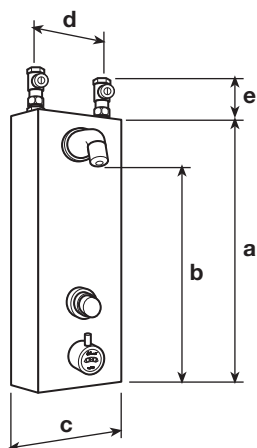

PANNELLI DOCCIA ANTIVANDALO IN ACCIAIO INOX PREMONTATI CON RUBINETTI TEMPORIZZATI ANTIBLOCCAGGIO PRONTI PER L'INSTALLAZIONE

PRE-ASSEMBLED STAINLESS STEEL VANDAL-PROOF SHOWER PANELS WITH ANTILOCK TIMED TAPS

CODICE	mm a	mm b	mm c	mm d	mm e	TESTO DI CAPITOLATO
107500VP	1110	1010	200			Pannello doccia antivandalo in acciaio inox AISI 304 alimentazione a parete con premontato: ■ rubinetto antibloccaggio (V) (P) – tempo di apertura circa 30 sec. • soffione doccia antivandalo e anticalcare consumo 9 litri/minuto • flessibili inox di collegamento alla rete e di alimentazione dima di montaggio in acciaio inox AISI 304 – fissaggio della copertura con 4 viti security (in dotazione speciale cacciavite) Wall-feeding antilock shower tap – brass shower head with economizer – stainless steel hose – opening time about 30 sec.
107500/4VP	1110	990	200			Come articolo precedente con soffione doccia orientabile <i>Ditto with swivel shower head</i>
107500/2VP	1110	1010	200	80		Pannello doccia antivandalo in acciaio inox AISI 304 alimentazione a soffitto con rubinetto di arresto e filtro inox con premontato: ■ rubinetto antibloccaggio (V) (P) – tempo di apertura circa 30 sec. • soffione doccia antivandalo e anticalcare consumo 9 litri/minuto • flessibili inox di collegamento alla rete e di alimentazione dima di montaggio in acciaio inox AISI 304 – fissaggio della copertura con 4 viti security (in dotazione speciale cacciavite) Ceiling-feeding <i>Ditto</i>
107500/4/2VP	1110	990	200	80		Come articolo precedente con soffione doccia orientabile <i>Ditto with swivel shower head</i>
107511VP	1110	1010	200			Pannello doccia antivandalo in acciaio inox AISI 304 alimentazione a parete con premontato: ■ rubinetto antibloccaggio (V) (P) e miscelatore con bilanciatore di flusso – tempo di apertura circa 30 sec. • soffione doccia antivandalo e anticalcare consumo 9 litri/minuto • flessibili inox di collegamento alla rete e di alimentazione dima di montaggio in acciaio inox AISI 304 – fissaggio della copertura con 4 viti security (in dotazione speciale cacciavite) Wall-feeding antilock shower mixer with brass handle and flow automatic balancer – brass shower head with economizer – stainless steel hose – opening time about 30 sec.
107511/4VP	1110	990	200			Come articolo precedente con soffione doccia orientabile <i>Ditto with swivel shower head</i>
107511/2VP	1110	1010	200	132	80	Pannello doccia antivandalo in acciaio inox AISI 304 alimentazione a soffitto con 2 rubinetti di arresto e filtri inox con premontato: ■ rubinetto antibloccaggio (V) (P) e miscelatore con bilanciatore di flusso – tempo di apertura circa 30 sec. • soffione doccia antivandalo e anticalcare consumo 9 litri/minuto • flessibili inox di collegamento alla rete e di alimentazione dima di montaggio in acciaio inox AISI 304 – fissaggio della copertura con 4 viti security (in dotazione speciale cacciavite) Ceiling-feeding <i>Ditto</i>
107511/4/2VP	1110	990	200	132	80	Come articolo precedente con soffione doccia orientabile <i>Ditto with swivel shower head</i>