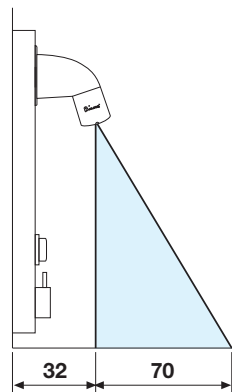

Following the regulations EN 816 opening time for timed tap with antilock cartridge (V) (P) is about 30 sec. and flow rate of anti-scale shower head is 9 l/min.

- Rubinetti di arresto con filtri inox.
Closing taps with stainless steel filters.
- Maniglia e soffione doccia in ottone fuso.
Handle and shower head in fused brass.
- Dima di montaggio in acciaio inox.
Stainless steel assembly template.
- Fissaggio con viti security.
Fixing with security screws.

107500VP
Rubinetto doccia
alimentazione a parete.
Shower tap - wall-feeding.

107511/2VP
Miscelatore doccia con bilanciatore di flusso
alimentazione a soffitto.
Shower mixer with automatic flow balancer - ceiling-feeding.